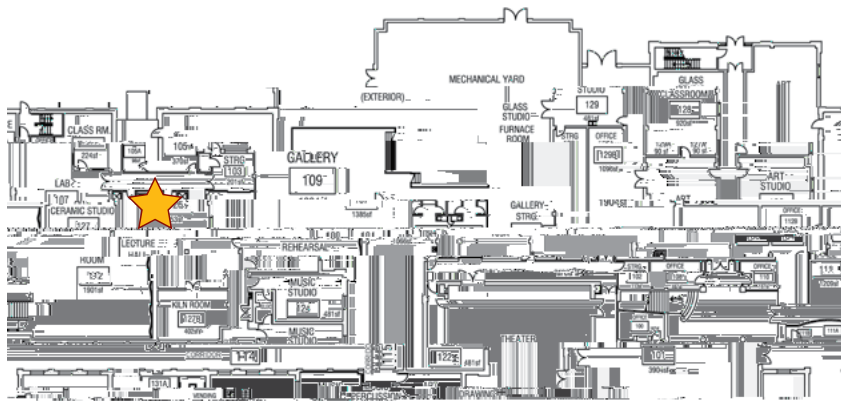

ALL-GENDER/

FULTON HALL FIRST FLOOR

ROOMS 104, 106 • BACK OF HOUSE BLACK BOX THEATRE

All-Gender Restroom